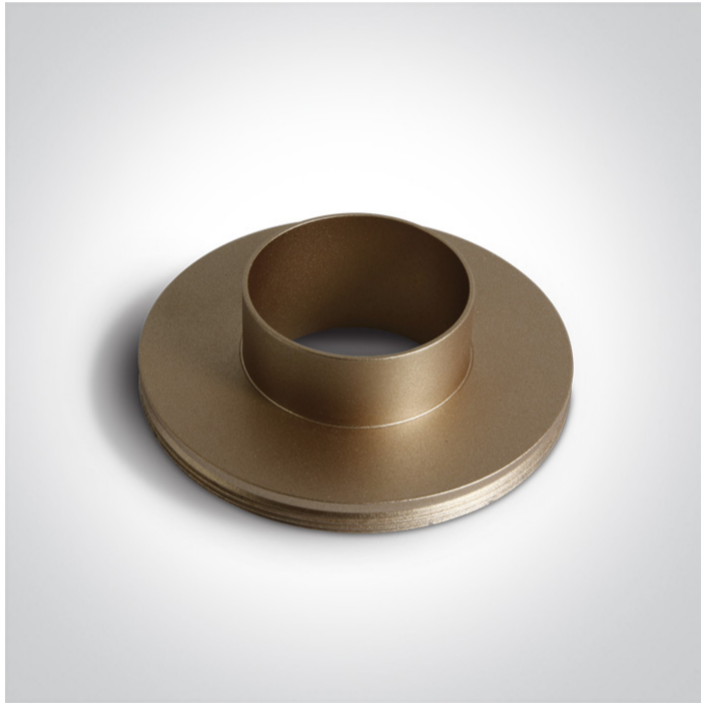

13 Wall & Ceiling LED>Dark Light Cylinders Tubes

050208/BS

BRASS REFLECTOR FOR 12122D

Physical Specification

Item Group

13 Wall & Ceiling LED

Family

Dark Light Cylinders Tubes

Order Code

050208/BS

Colour

Brass Reflector

Material

Aluminium

Shape

Circular

Height

33mm

Diameter

91mm

switch to
one light!