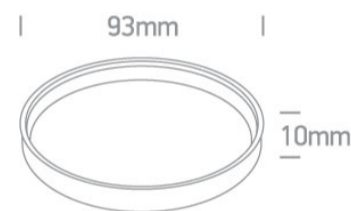

04 Recessed Spots Adjustable LED>The COB Recessed Cylinders

050302/B

BLACK RING FOR 11111C

Downloads

Dimensions

Related items

11111C/B/W

11111C/W/W

Physical Specification

Item Group	04 Recessed Spots Adjustable LED
Family	The COB Recessed Cylinders
Order Code	050302/B
Colour	Black
Material	Aluminium
Shape	Circular
Height	10mm

switch to  
**one light!**