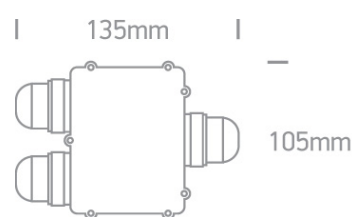

26 Accessories > Waterproof Connection Boxes

0800A

Waterproof connection box 1 IN / 2 OUT

Downloads

Dimensions

Physical Specification

Item Group	26 Accessories
Family	Waterproof Connection Boxes
Order Code	0800A
Indoor	Yes
Outdoor	Yes

Packing Info

Pcs/Carton	50
Barcode	5291889036449
HS Code	9405920090

Warranty

2 Years

switch to
one light!

one
LIGHT