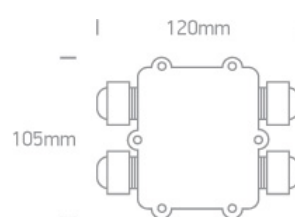

26 Accessories > Waterproof Connection Boxes

0800C

Waterproof connection box 2 IN / 2 OUT 24A, 450V.

Cable diameter 4-14mm

Downloads

Dimensions

Physical Specification

Item Group	26 Accessories
Family	Waterproof Connection Boxes
Order Code	0800C
Colour	Black
Shape	Rectangular
Length	120mm
Width	105mm
Indoor	Yes
Outdoor	Yes