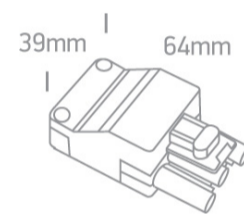

26 Accessories>Fast Connectors

0904M

4-PIN Female connector

Downloads Dimensions

Physical Specification

Item Group	26 Accessories
Family	Fast Connectors
Order Code	0904M
Indoor	Yes

Packing Info

Pcs/Carton	200
Barcode	5291889000044
HS Code	9405920090