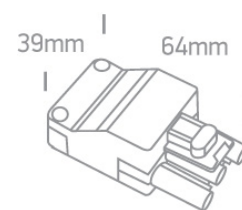

26 Accessories > Fast Connectors

0904MA

4-PIN Female connector

Downloads

Dimensions

Physical Specification

Item Group

26 Accessories

Family

Fast Connectors

Order Code

0904MA

Indoor

Yes

Packing Info

Pcs/Carton