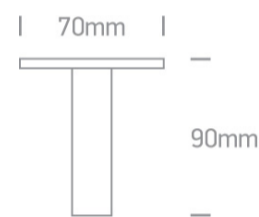

18 Decorative > Decorative Glass

10101C4/C

Crystal Recessed decorative G4 fitting.

Complies with standard EN60598-1 and any other specific standards.

Downloads

Dimensions

Gallery

Physical Specification

Item Group	18 Decorative
Family	Decorative Glass
Order Code	10101C4/C
Colour	Chrome
Material	Die Cast
Shape	Circular
Height	90mm

Diameter	70mm
Cutout Hole Diameter	60mm
Recessed Ceiling	Yes
Depth Required	30mm
Indoor	Yes
Adjustable	No

Electrical Characteristics

Fitting

Input Type	Constant Voltage
Input Voltage	12V AC/DC
Safety Class	
Power(Watts)	10W
IP Rating	IP20
Light Source	Replaceable lamp
Lamp Holder	G4
Number of Lamps	1
Cable Length	40cm