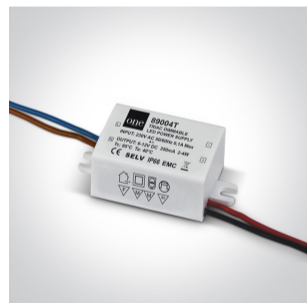

02 Recessed Spots Fixed LED>The Trimless Mini Range Aluminium

10103BTR/BS/W

3W Recessed Trimless Dark Light LED spot with white ring and brass reflector, IP20.

Requires 350mA driver.

Complies with standard EN60598-1 and any other specific standards.

Downloads

Dimensions

Must be ordered separately

89004

89004T

Physical Specification

Item Group	02 Recessed Spots Fixed LED
Family	The Trimless Mini Range Aluminium
Order Code	10103BTR/BS/W
Colour	Brass Reflector
Material	Aluminium
Shape	Circular

Height	61mm
Diameter	35mm
Cutout Hole Diameter	40mm
Recessed trimless ceiling	Yes
Depth Required	80mm
Indoor	Yes
Adjustable	No

Electrical Characteristics

Fitting

Input Type	Constant Current
Input Current	350mA
Safety Class	
Power(Watts)	3W
IP Rating	IP20
Light Source	LED built in
LED Type	COB
LED Brand	Luminus
Cable Length	40cm
F Mark	

Illumination Data

Colour Temperature	3000K
Lumen Output	240lm
Light Efficiency	80lm/W
CRI	90
Beam Angle	36°
Illumination Diagram	
Dark Light	Yes

Packing Info

Box Length	5,5cm
Box Width	5,5cm
Box Height	7cm
Box Weight	0.130kg
Pcs/Carton	100
Barcode	5291889058373
HS Code	9405413990