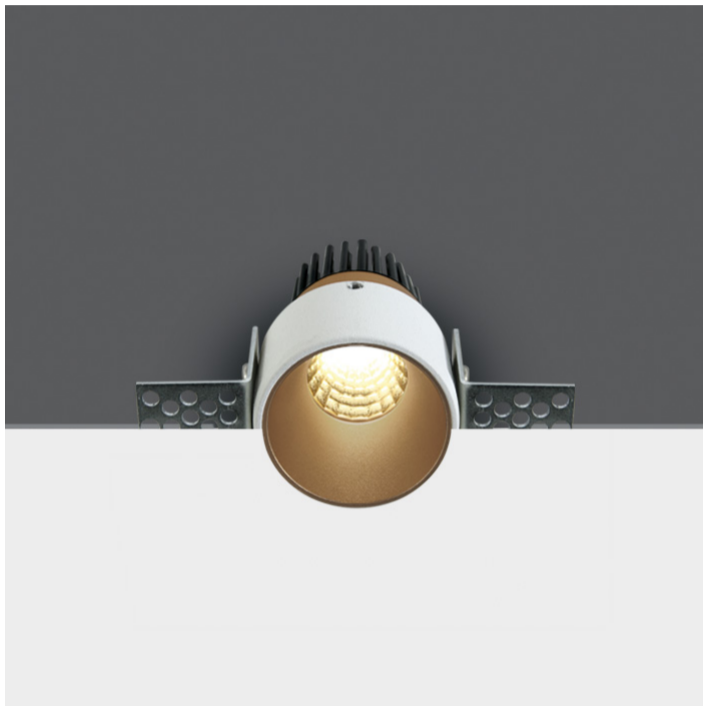

02 Recessed Spots Fixed LED>The Trimless Mini Range Aluminium

10103BTR/BS/W

3W Recessed Trimless Dark Light LED spot with white ring and brass reflector, IP20.

Requires 350mA driver.

Complies with standard EN60598-1 and any other specific standards.

Downloads

Dimensions

Must be ordered separately

89004

89004T

Physical Specification

Item Group	02 Recessed Spots Fixed LED
Family	The Trimless Mini Range Aluminium
Order Code	10103BTR/BS/W
Colour	Brass Reflector
Material	Aluminium
Shape	Circular

Height	61mm
Diameter	35mm
Cutout Hole Diameter	40mm
Recessed trimless ceiling	Yes
Depth Required	80mm
Indoor	Yes
Adjustable	No

Electrical Characteristics

Fitting

Input Type	Constant Current
Input Current	350mA
Safety Class	
Power(Watts)	3W
IP Rating	IP20
Light Source	LED built in
LED Type	COB
LED Brand	Luminus
Cable Length	40cm
F Mark	

Illumination Data

Colour Temperature	3000K
Lumen Output	240lm
Light Efficiency	80lm/W
CRI	90
Beam Angle	36°
Illumination Diagram	
Dark Light	Yes

Packing Info

Box Length	5,5cm
Box Width	5,5cm
Box Height	7cm
Box Weight	0.130kg
Pcs/Carton	100
Barcode	5291889058373
HS Code	9405413990