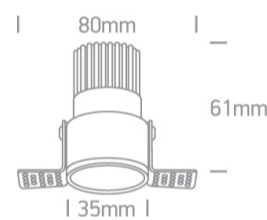

02 Recessed Spots Fixed LED>The Trimless Mini Range Aluminium

10103BTR/BS/W

3W Recessed Trimless Dark Light LED spot with white ring and brass reflector, IP20.

Requires 350mA driver.

Complies with standard EN60598-1 and any other specific standards.

Downloads

Dimensions

Must be ordered separately

89004

89004T

Physical Specification

Item Group	02 Recessed Spots Fixed LED
Family	The Trimless Mini Range Aluminium
Order Code	10103BTR/BS/W
Colour	Brass Reflector
Material	Aluminium
Shape	Circular

Height	61mm
Diameter	35mm
Cutout Hole Diameter	40mm
Recessed trimless ceiling	Yes
Depth Required	80mm
Indoor	Yes
Adjustable	No

Electrical Characteristics

Fitting

Input Type	Constant Current
Input Current	350mA
Safety Class	
Power(Watts)	3W
IP Rating	IP20
Light Source	LED built in
LED Type	COB
LED Brand	Luminus
Cable Length	40cm
F Mark	

Illumination Data

Colour Temperature	3000K
Lumen Output	240lm
Light Efficiency	80lm/W
CRI	90
Beam Angle	36°
Illumination Diagram	
Dark Light	Yes

Packing Info

Box Length	5,5cm
Box Width	5,5cm
Box Height	7cm
Box Weight	0.130kg
Pcs/Carton	100
Barcode	5291889058373
HS Code	9405413990