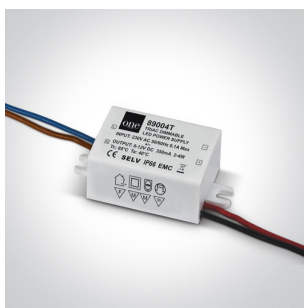

Related items

89004T

Physical Specification

Item Group	02 Recessed Spots Fixed LED
Family	The 3W Dark Light Range
Order Code	10103E/B/B/W
Colour	Black
Material	Aluminium
Shape	Circular
Height	52mm
Diameter	50mm
Cutout Hole Diameter	44mm
Recessed Ceiling	Yes
Depth Required	60mm
Indoor	Yes
Adjustable	No

Electrical Characteristics

Fitting	
Input Type	Constant Current
Input Current	350mA
Voltage	8,7V
Safety Class	III
Power(Watts)	3W
IP Rating	IP20
Light Source	LED built in