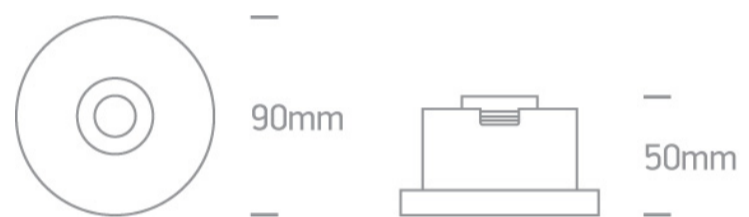

02 Recessed Spots Fixed LED>The Cement Look Recessed Cement + black reflector

10104M/W

4,5W Stone look Recessed LED spot.

Complete with 350mA driver.

Complies with standard EN60598-1 and any other specific standards.

Downloads

Dimensions

Gallery

Physical Specification

| | |
|------------|---|
| Item Group | 02 Recessed Spots Fixed LED |
| Family | The Cement Look Recessed Cement + black reflector |
| Order Code | 10104M/W |
| Colour | Cement |
| Material | Cement |
| Shape | Circular |
| Height | 50mm |