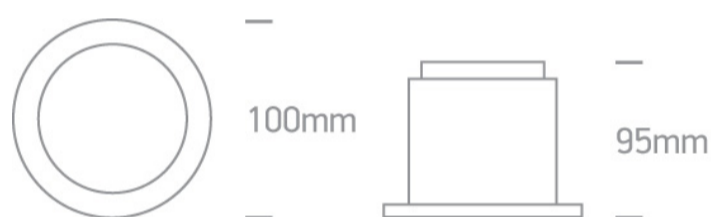

### Dimensions

### Physical Specification

Item Group	06 Downlights Fixed LED
Family	Dark Light Downlights Aluminium
Order Code	10105E/AL/C
Colour	Aluminium
Material	Natural Aluminium
Shape	Circular
Height	95mm

Diameter	100mm
Cutout Hole Diameter	85mm
Recessed Ceiling	Yes
Depth Required	110mm
Indoor	Yes
Adjustable	No