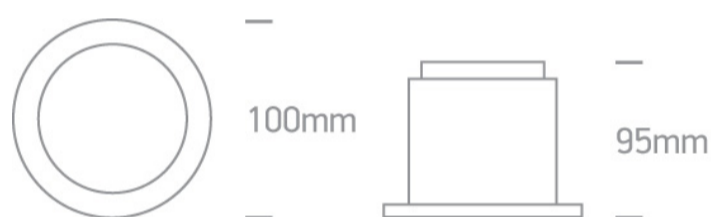

06 Downlights Fixed LED>Dark Light Downlights Aluminium

10105E/AL/W

5W LED Dark Light recessed spot IP40.

Requires 500mA driver.

Complies with standard EN60598-1 and any other specific standards.

Downloads

Dimensions

Gallery

Physical Specification

Item Group	06 Downlights Fixed LED
Family	Dark Light Downlights Aluminium
Order Code	10105E/AL/W
Colour	Aluminium
Material	Natural Aluminium
Shape	Circular
Height	95mm

Diameter	100mm
Cutout Hole Diameter	85mm
Recessed Ceiling	Yes
Depth Required	110mm
Indoor	Yes
Adjustable	No

Electrical Characteristics

Fitting

Input Type	Constant Current
Input Current	500mA
Safety Class	
Power(Watts)	5W
IP Rating	IP40
Light Source	LED built in
LED Type	COB
LED Brand	Cree
Cable Length	40cm
F Mark	

Illumination Data

Colour Temperature	3000K
Lumen Output	360lm
Light Efficiency	72lm/W
CRI	80
Illumination Diagram	
Dark Light	Yes

Packing Info

Box Length	11cm
Box Width	11cm
Box Height	11cm
Box Weight	0,45kg
Pcs/Carton	20
Barcode	5291889032885
HS Code	9405409900