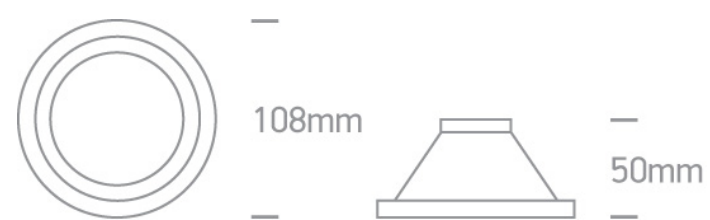

01 Recessed Spots Fixed > The Dark Light Range

10105F/MC

Recessed dark light MR16 spot with adjustable ring and GU5.3 lampholder.

Complies with standard EN60598-1 and any other specific standards.

Downloads

Dimensions

Gallery

Physical Specification

| | |
|------------|-------------------------|
| Item Group | 01 Recessed Spots Fixed |
| Family | The Dark Light Range |
| Order Code | 10105F/MC |
| Colour | Brushed Chrome |
| Material | Steel |
| Shape | Circular |
| Height | 50mm |

| | |
|----------------------|-------------|
| Diameter | 108mm |
| Cutout Hole Diameter | 90mm |
| Recessed Ceiling | Yes |
| Depth Required | 90mm |
| Indoor | Yes |
| Adjustable | 1 Direction |

Electrical Characteristics

Illumination Data

| | |
|----------------------|---|
| Illumination Diagram |  |
| Dark Light | Yes |

Packing Info

| | |
|------------|---------|
| Box Length | 11,5cm |
| Box Width | 11,5cm |
| Box Height | 6cm |
| Box Weight | 0,138kg |
| Pcs/Carton | 50 |