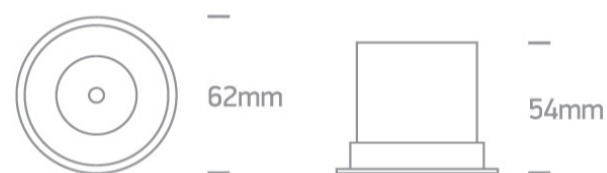

02 Recessed Spots Fixed LED>The COB LED Dark Light Range

10106DC/W/W

6W COB LED Dark light recessed spot with dark chrome reflector.

Requires 350mA driver.

Complies with standard EN60598-1 and any other specific standards.

Downloads

Dimensions

Must be ordered separately

89008

Physical Specification

Item Group	02 Recessed Spots Fixed LED
Family	The COB LED Dark Light Range
Order Code	10106DC/W/W
Colour	White
Material	Die Cast
Shape	Circular

Height	54mm
Diameter	62mm
Cutout Hole Diameter	55mm
Recessed Ceiling	Yes
Depth Required	75mm
Indoor	Yes
Adjustable	No

Electrical Characteristics

Fitting

Input Type	Constant Current
Input Current	350mA
Voltage	18V
Safety Class	
Power(Watts)	6W
IP Rating	IP20
Light Source	LED built in
LED Type	COB
LED Brand	Bridgelux
Cable Length	40cm
F Mark	

Illumination Data

Colour Temperature	3000K
Lumen Output	570lm
Light Efficiency	95lm/W
CRI	90
Beam Angle	36°
Illumination Diagram	

Dark Light

Yes

Packing Info

Pcs/Carton

50

Barcode