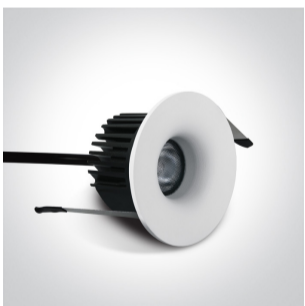

02 Recessed Spots Fixed LED>The 6,5W COB IP65 Range

10107DB/W/W

6,5W COB LED recessed spot suitable for indoor and outdoor installation, IP65.

Requires 700mA driver.

Complies with standard EN60598-1 and any other specific standards.

Downloads

Dimensions

Gallery

Must be ordered separately

89008A

89008AT

Physical Specification

Item Group	02 Recessed Spots Fixed LED
Family	The 6,5W COB IP65 Range
Order Code	10107DB/W/W
Colour	White
Material	Aluminium
Shape	Circular
Height	64mm
Diameter	80mm
Cutout Hole Diameter	60mm
Recessed Ceiling	Yes
Depth Required	80mm
Indoor	Yes
Outdoor	Yes
Adjustable	No

Electrical Characteristics

Fitting

Input Type	Constant Current
Input Current	700mA
Safety Class	
Power(Watts)	6,5W
IP Rating	IP65
Light Source	LED built in
LED Type	COB
LED Brand	Bridgelux
Cable Length	40cm
F Mark	

Illumination Data

Colour Temperature	3000K
Lumen Output	500lm
Light Efficiency	76m/W
CRI	90
Beam Angle	36°
Illumination Diagram	
Dark Light	Yes

Packing Info

Box Length	9cm
Box Width	9cm
Box Height	6,5cm
Box Weight	0.252kg
Pcs/Carton	50
Barcode	5291889050889
HS Code	9405413990