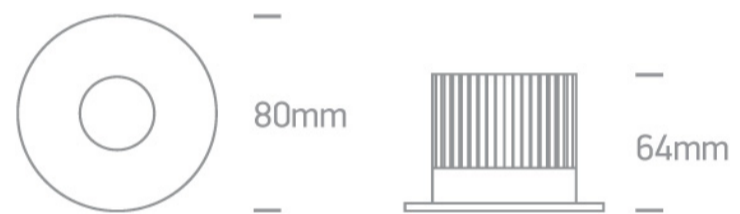

02 Recessed Spots Fixed LED>The 6,5W COB IP65 Range

10107DB/W/W

6,5W COB LED recessed spot suitable for indoor and outdoor installation, IP65.

Requires 700mA driver.

Complies with standard EN60598-1 and any other specific standards.

Downloads

Dimensions

Gallery

Must be ordered separately

89008A

89008AT

Physical Specification

Item Group	02 Recessed Spots Fixed LED
Family	The 6,5W COB IP65 Range
Order Code	10107DB/W/W
Colour	White
Material	Aluminium
Shape	Circular
Height	64mm
Diameter	80mm
Cutout Hole Diameter	60mm
Recessed Ceiling	Yes
Depth Required	80mm
Indoor	Yes
Outdoor	Yes
Adjustable	No

Electrical Characteristics

Fitting

Input Type	Constant Current
Input Current	700mA
Safety Class	
Power(Watts)	6,5W
IP Rating	IP65
Light Source	LED built in
LED Type	COB
LED Brand	Bridgelux
Cable Length	40cm
F Mark	

Illumination Data

Colour Temperature	3000K
Lumen Output	500lm
Light Efficiency	76m/W
CRI	90
Beam Angle	36°
Illumination Diagram	
Dark Light	Yes

Packing Info

Box Length	9cm
Box Width	9cm
Box Height	6,5cm
Box Weight	0.252kg
Pcs/Carton	50
Barcode	5291889050889
HS Code	9405413990