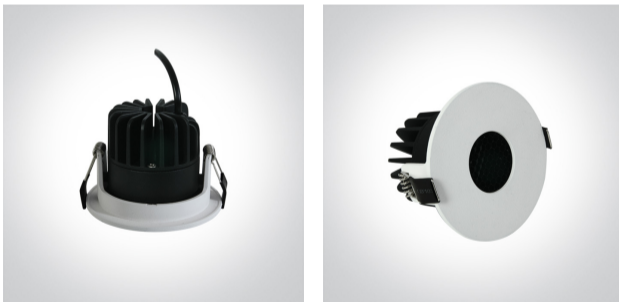

02 Recessed Spots Fixed LED>The COB IP54 Dark Light Range

10107HC/W/W

7W LED recessed downlight with honeycomb, IP54. Suitable for bathroom installations.

Complies with standard EN60598-1 and any other specific standards.

Downloads

Dimensions

Gallery

Physical Specification

Item Group	02 Recessed Spots Fixed LED
Family	The COB IP54 Dark Light Range
Order Code	10107HC/W/W
Colour	White
Material	Die Cast
Shape	Circular
Height	58mm

Diameter	80mm
Cutout Hole Diameter	68mm
Recessed Ceiling	Yes
Depth Required	75mm
Indoor	Yes
Outdoor	Yes
Adjustable	No

Electrical Characteristics

Fitting

Input Type	Constant Current
Input Current	700mA
Safety Class	
Power(Watts)	7W
IP Rating	IP54
Light Source	LED built in
LED Type	COB
LED Brand	Citizen
Cable Length	40cm
F Mark	

Illumination Data

Colour Temperature	3000K
Lumen Output	460lm
Light Efficiency	65,71lm/W
CRI	90
Beam Angle	36°
Illumination Diagram	
Dark Light	Yes

Packing Info

Box Length	8,3cm
Box Width	8,3cm
Box Height	6,3cm
Pcs/Carton	60
Barcode	5291889061489
HS Code	9405409900