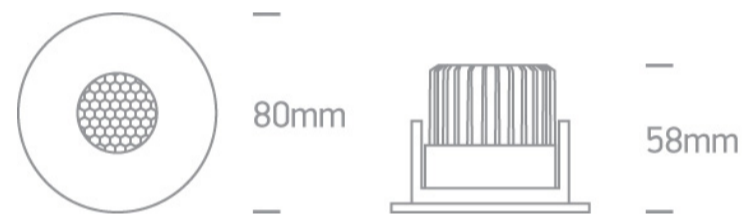

02 Recessed Spots Fixed LED>The COB IP54 Dark Light Range

10107HC/W/W

7W LED recessed downlight with honeycomb, IP54. Suitable for bathroom installations.

Complies with standard EN60598-1 and any other specific standards.

Downloads

Dimensions

Gallery

Physical Specification

Item Group	02 Recessed Spots Fixed LED
Family	The COB IP54 Dark Light Range
Order Code	10107HC/W/W
Colour	White
Material	Die Cast
Shape	Circular
Height	58mm

Diameter	80mm
Cutout Hole Diameter	68mm
Recessed Ceiling	Yes
Depth Required	75mm
Indoor	Yes
Outdoor	Yes
Adjustable	No

Electrical Characteristics

Fitting

Input Type	Constant Current
Input Current	700mA
Safety Class	
Power(Watts)	7W
IP Rating	IP54
Light Source	LED built in
LED Type	COB
LED Brand	Citizen
Cable Length	40cm
F Mark	

Illumination Data

Colour Temperature	3000K
Lumen Output	460lm
Light Efficiency	65,71lm/W
CRI	90
Beam Angle	36°
Illumination Diagram	
Dark Light	Yes

Packing Info

Box Length	8,3cm
Box Width	8,3cm
Box Height	6,3cm
Pcs/Carton	60
Barcode	5291889061489
HS Code	9405409900