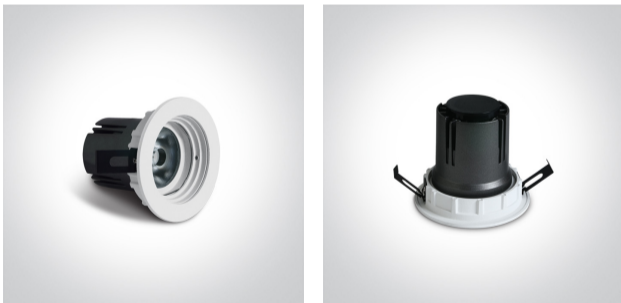

02 Recessed Spots Fixed LED>The COB Dark Light Range Interchangeable Reflector

10107K/B/W

6,5W COB LED Dark Light recessed spot IP20.

Requires 700mA driver.

Complies with standard EN60598-1 and any other specific standards.

Downloads

Dimensions

Gallery

Must be ordered separately