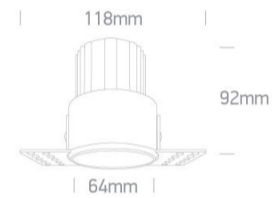

## 10112BTR/BS/W

12W COB LED 2-Step trimless Recessed spot, IP20, for general application. Requires 700mA constant current driver.

Complies with standard EN60598-1 and any other specific standards.

### Dimensions

### Must be ordered separately

89015A

Related items

89015AT

Physical Specification

Item Group	02 Recessed Spots Fixed LED
Family	The Trimless Mini Range Aluminium
Order Code	10112BTR/BS/W
Colour	Brass Reflector
Material	Aluminium
Shape	Circular
Height	92mm
Diameter	64mm
Cutout Hole Diameter	70mm
Recessed trimless ceiling	Yes
Depth Required	110mm
Indoor	Yes
Adjustable	No