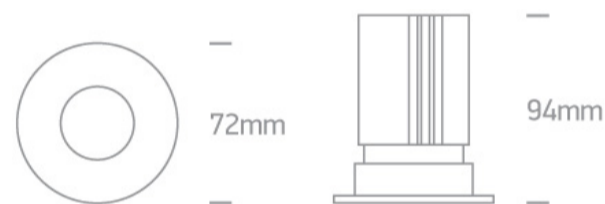

01 Recessed Spots Fixed > The Mix & Match Range

10112HA/B/W

12W COB LED recessed spot, IP20, for general application.

Suitable with Mix & Match range.

Requires 700mA constant current driver.

Complies with standard EN60598-1 and any other specific standards.

Downloads

Dimensions

Must be ordered separately

89015A

Related items

050182/B

050182/BS

050182/W

050182RB/W

89015AT

Physical Specification

Item Group	01 Recessed Spots Fixed
Family	The Mix & Match Range
Order Code	10112HA/B/W
Colour	Black
Material	Die Cast
Shape	Circular
Height	94mm
Diameter	72mm
Cutout Hole Diameter	66mm
Recessed Ceiling	Yes
Depth Required	135mm
Indoor	Yes
Adjustable	No

Illumination Data

Colour Temperature	3000K
Lumen Output	1100lm
Light Efficiency	91,67lm/W
CRI	90
Beam Angle	38°
Illumination Diagram	
Dark Light	Yes

Packing Info

Box Weight	0.292kg
Pcs/Carton	50
Barcode	5291889071624
HS Code	9405413990