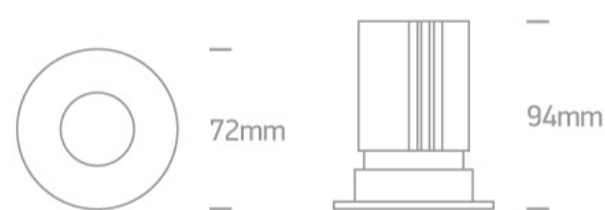

## 10112HA/W/W

12W COB LED recessed spot, IP20, for general application.

Suitable with Mix & Match range.

Requires 700mA constant current driver.

Complies with standard EN60598-1 and any other specific standards.

### Dimensions