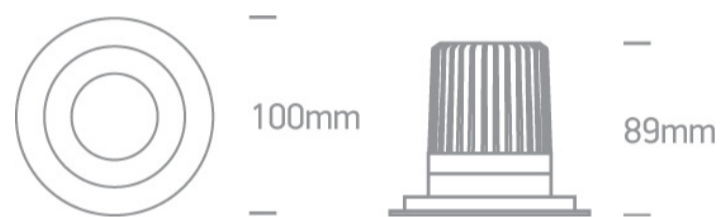

### Dimensions

### Physical Specification

Item Group

02 Recessed Spots Fixed LED

Family	The Dark Light Range
Order Code	10112H/W/W
Colour	White
Material	Aluminium
Shape	Circular
Height	89mm
Diameter	100mm
Cutout Hole Diameter	87mm
Recessed Ceiling	Yes
Depth Required	100mm
Indoor	Yes
Adjustable	No