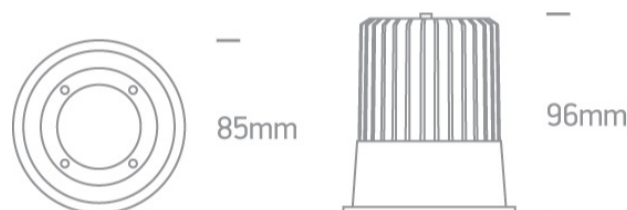

## 10112L/B/W

12W Dark Light COB LED recessed spot with interchangeable reflector.

Reflector must be ordered separately.

Requires 700mA driver.

Complies with standard EN60598-1 and any other specific standards.

Downloads      Dimensions

Must be ordered separately

10112LR/B

10112LR/BS

10112LR/C

10112LR/CU

10112LR/G

10112LR/W

89015A

Related items

89015AT

Physical Specification

Item Group	02 Recessed Spots Fixed LED
Family	The COB Dark Light Range Interchangeable Reflector
Order Code	10112L/B/W
Colour	Black
Material	Aluminium
Shape	Circular
Height	96mm
Diameter	85mm
Cutout Hole Diameter	75mm
Recessed Ceiling	Yes
Depth Required	100mm
Indoor	Yes
Adjustable	No

Electrical Characteristics

Fitting	
Input Type	Constant Current
Input Current	700mA
Safety Class	III
Power(Watts)	12W
IP Rating	IP20
Light Source	LED built in
LED Type	COB

LED Brand	Epistar
LED Number	1
Cable Length	40cm
F Mark	