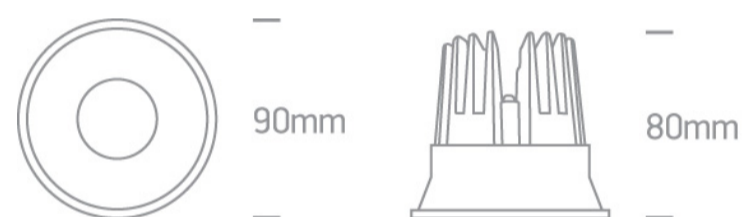

discontinue>discontinueitems

10112TD/B/C

12W Recessed Dark Light LED spot with removable head, IP20.

Complete with 300mA driver.

Complies with standard EN60598-1 and any other specific standards.

Downloads

Dimensions

Physical Specification

Item Group	discontinue
Family	discontinueitems
Order Code	10112TD/B/C
Colour	Black
Material	Die Cast
Shape	Circular
Height	80mm
Diameter	90mm
Cutout Hole Diameter	82mm
Recessed Ceiling	Yes
Depth Required	100mm
Indoor	Yes

Illumination Data

Colour Temperature	4000K
Lumen Output	960lm
Light Efficiency	80lm/W
CRI	90
Beam Angle	20°
Illumination Diagram	
Dark Light	Yes

Packing Info

Box Length	11,5cm
Box Width	10cm
Box Height	11cm
Box Weight	0.392kg
Pcs/Carton	50
Barcode	5291889061540
HS Code	9405413990