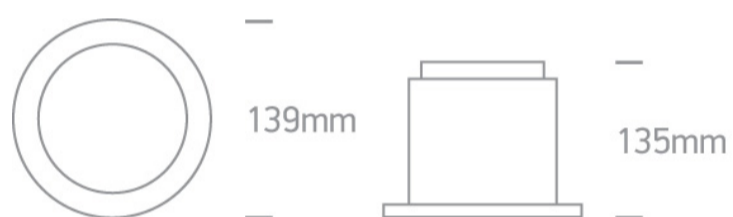

06 Downlights Fixed LED>Dark Light Downlights Aluminium

10115E/AL/C

15W LED Dark Light recessed spot IP40.

Requires 700mA driver.

Complies with standard EN60598-1 and any other specific standards.

Downloads

Dimensions

Gallery

Must be ordered separately

89015A

Related items

89015AT

Physical Specification

Item Group	06 Downlights Fixed LED
Family	Dark Light Downlights Aluminium
Order Code	10115E/AL/C
Colour	Aluminium
Material	Natural Aluminium
Shape	Circular
Height	135mm
Diameter	139mm
Cutout Hole Diameter	125mm
Recessed Ceiling	Yes
Depth Required	150mm
Indoor	Yes
Adjustable	No

Electrical Characteristics

Fitting	
Input Type	Constant Current
Input Current	700mA
Safety Class	III
Power(Watts)	15W
IP Rating	IP40
Light Source	LED built in
LED Type	COB

LED Brand	
Cable Length	
F Mark	