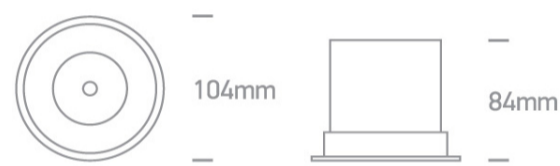

02 Recessed Spots Fixed LED>The COB LED Dark Light Range

10118DC/B/W

18W COB LED Dark light recessed spot with dark chrome reflector.

Requires 500mA driver.

Complies with standard EN60598-1 and any other specific standards.

Downloads

Dimensions

Must be ordered separately

89030C

Physical Specification

Item Group	02 Recessed Spots Fixed LED
Family	The COB LED Dark Light Range
Order Code	10118DC/B/W
Colour	Black
Material	Die Cast
Shape	Circular

Height	84mm
Diameter	104mm
Cutout Hole Diameter	94mm
Recessed Ceiling	Yes
Depth Required	100mm
Indoor	Yes
Adjustable	No

Electrical Characteristics

Fitting

Input Type	Constant Current
Input Current	500mA
Voltage	35V
Safety Class	
Power(Watts)	17,5W
IP Rating	IP20
Light Source	LED built in
LED Type	COB
LED Brand	Bridgelux
Cable Length	40cm
F Mark	

Illumination Data

Colour Temperature	3000K
Lumen Output	1750lm
Light Efficiency	97,22lm/W
CRI	90
Beam Angle	36°
Illumination Diagram	

Dark Light

Yes

Packing Info

Pcs/Carton

30

Barcode