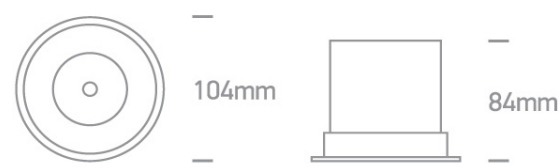

02 Recessed Spots Fixed LED>The COB LED Dark Light Range

10118DC/W/W

18W COB LED Dark light recessed spot with dark chrome reflector.

Requires 500mA driver.

Complies with standard EN60598-1 and any other specific standards.

Downloads

Dimensions

Must be ordered separately

89030C

Physical Specification

Item Group	02 Recessed Spots Fixed LED
Family	The COB LED Dark Light Range
Order Code	10118DC/W/W
Colour	White
Material	Die Cast
Shape	Circular

Height	84mm
Diameter	104mm
Cutout Hole Diameter	94mm
Recessed Ceiling	Yes
Depth Required	100mm
Indoor	Yes
Adjustable	No

Electrical Characteristics

Fitting

Input Type	Constant Current
Input Current	500mA
Voltage	35V
Safety Class	
Power(Watts)	17,5W
IP Rating	IP20
Light Source	LED built in
LED Type	COB
LED Brand	Bridgelux
Cable Length	40cm
F Mark	

Illumination Data

Colour Temperature	3000K
Lumen Output	1750lm
Light Efficiency	97,22lm/W
CRI	90
Beam Angle	36°
Illumination Diagram	

Dark Light

Yes

Packing Info

Pcs/Carton

30

Barcode