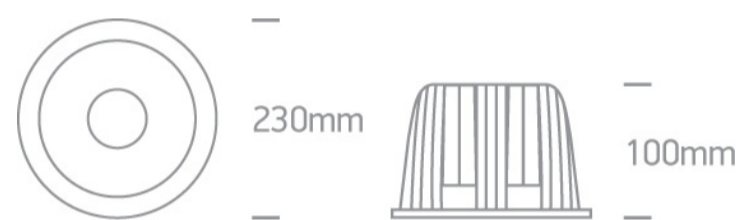

### Dimensions

### Physical Specification

Item Group	06 Downlights Fixed LED
Family	Dark Light Downlights Aluminium
Order Code	10130A/W/W
Colour	White
Material	Aluminium
Shape	Circular
Height	100mm
Diameter	230mm
Cutout Hole Diameter	210mm
Recessed Ceiling	Yes
Depth Required	170mm
Indoor	Yes