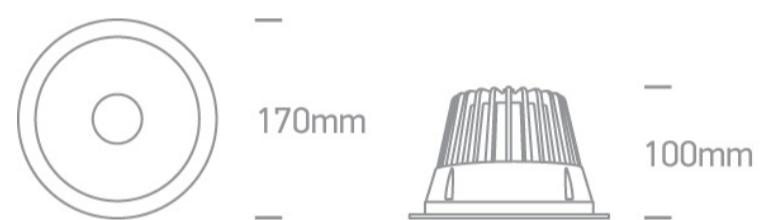

Downloads

Dimensions

Physical Specification

Item Group	06 Downlights Fixed LED
Family	Dark Light Pro Range Aluminium
Order Code	10130ED/W/BS/W
Colour	White-Brass
Material	Aluminium
Shape	Circular
Height	100mm
Diameter	170mm
Cutout Hole Diameter	145mm
Recessed Ceiling	Yes
Depth Required	130mm
Indoor	Yes

Illumination Data

Colour Temperature	3000K
Lumen Output	2100lm
Light Efficiency	70lm/W
CRI	80
Beam Angle	60°
Illumination Diagram	
Dark Light	Yes

Packing Info

Box Length	17,5cm
Box Width	12cm
Box Height	18cm
Pcs/Carton	20
Barcode	5291889058694
HS Code	9405409900