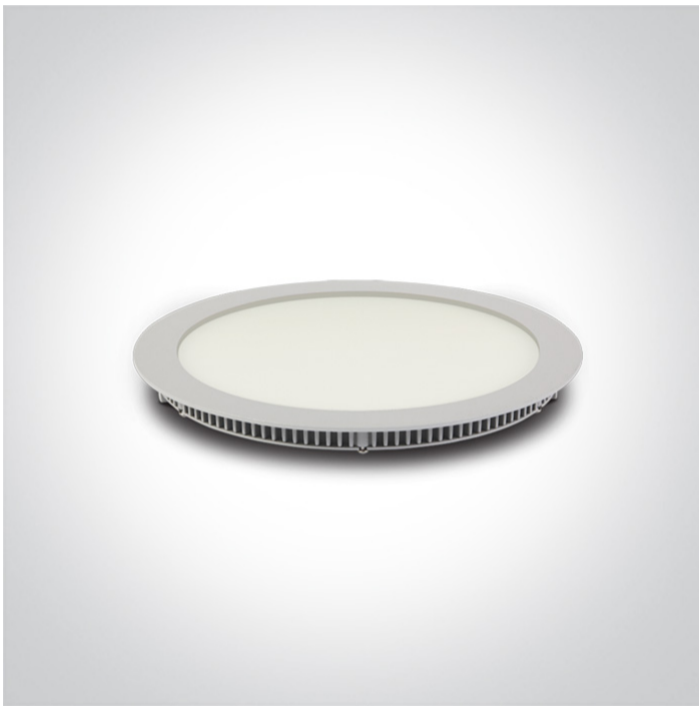

06 Downlights Fixed LED>The 18-30W Round Recessed Panels Die cast

## 10130FA/W/D

30W slim downlight LED, IP40, ideal for commercial applications such as offices, galleries and showrooms.

Supplied with 700mA non-dimmable LED driver.

Complies with standard EN60598-1 and any other specific standards.

### Physical Specification

Item Group	06 Downlights Fixed LED
Family	The 18-30W Round Recessed Panels Die cast
Order Code	10130FA/W/D
Colour	White
Material	Die Cast
Diffuser Material	Acrylic
Shape	Circular