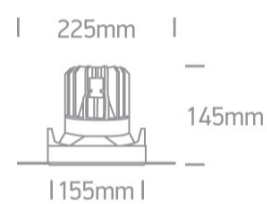

Downloads

Dimensions

Must be ordered separately

89040

89048

Related items

89048T

89050L

89050TLD

Physical Specification

Item Group

06 Downlights Fixed LED

Family	Dark Light Downlights
Order Code	10150T/W/W
Colour	White
Material	Die Cast
Shape	Circular
Height	145mm
Diameter	155mm
Cutout Hole Diameter	170mm
Recessed trimless ceiling	Yes
Depth Required	160mm
Indoor	Yes
Adjustable	No

Electrical Characteristics

Fitting

Input Type	Constant Current
Input Current	1050mA/1400mA
Voltage	36V
Safety Class	
Power(Watts)	38W/50W
IP Rating	IP20
Light Source	LED built in
LED Type	COB
LED Brand	Luminus
Cable Length	50cm
F Mark	

Illumination Data

Colour Temperature	3000K
--------------------	-------

Lumen Output	2500lm/3500lm
Light Efficiency	70lm/W
CRI	90
Beam Angle	24°
Illumination Diagram	
Dark Light	Yes

Packing Info

Box Length	23cm
Box Width	17,5cm
Box Height	16cm
Box Weight	1,3Kg
Pcs/Carton	6
Barcode	5291889047841
HS Code	9405409900