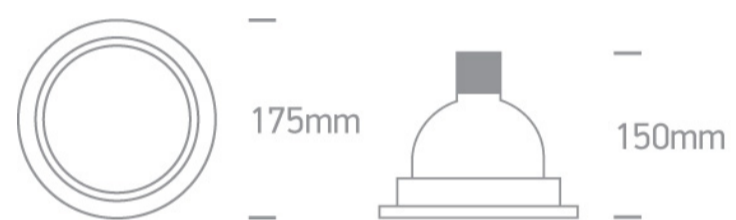

## 11070RD/G

Recessed adjustable PAR30 downlight with E27 lampholder.

Complies with standard EN60598-1 and any other specific standards.

### Dimensions

### Physical Specification

Item Group	05 Downlights
Family	Adjustable R111 Range
Order Code	11070RD/G
Colour	Grey
Material	Die Cast
Shape	Circular
Height	150mm

Diameter	175mm
Cutout Hole Diameter	155mm
Recessed Ceiling	Yes
Depth Required	180mm
Indoor	Yes
Adjustable	2 Directions