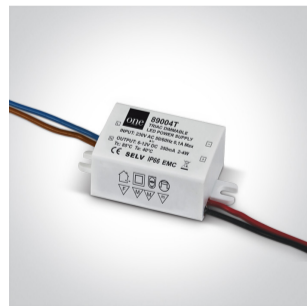

04 Recessed Spots Adjustable LED>The Dark Light Range

11103D/G/W

3W LED Dark Light Recessed adjustable spot, IP20.

Requires 350mA driver.

Complies with standard EN60598-1 and any other specific standards.

Downloads

Dimensions

Gallery

Must be ordered separately

89004

89004T

Physical Specification

Item Group	04 Recessed Spots Adjustable LED
Family	The Dark Light Range
Order Code	11103D/G/W
Colour	Grey
Material	Aluminium
Shape	Circular
Height	78mm
Diameter	100mm
Cutout Hole Diameter	90mm
Recessed Ceiling	Yes
Depth Required	90mm
Indoor	Yes
Adjustable	1 Direction

Electrical Characteristics

Fitting

Input Type	Constant Current
Input Current	350mA
Safety Class	
Power(Watts)	3W
IP Rating	IP20
Light Source	LED built in
LED Number	1
Cable Length	40cm
F Mark	

Illumination Data

Colour Temperature	3000K
--------------------	-------

Lumen Output	135lm
Light Efficiency	45lm/W
CRI	80
Beam Angle	45°
Illumination Diagram	
Dark Light	Yes

Packing Info

Box Length	11cm
Box Width	7cm
Box Height	8,5cm
Pcs/Carton	50
Barcode	5291889032847
HS Code	9405409900