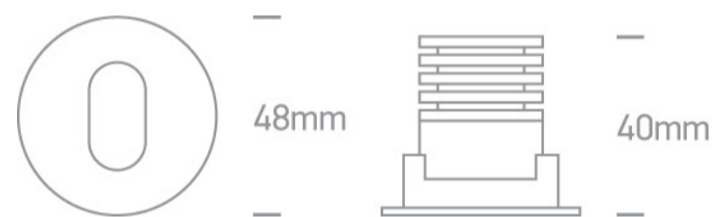

04 Recessed Spots Adjustable LED>The Dark Light Range

11103E/W/W

3W LED Dark Light Recessed adjustable spot, IP20.

Requires 350mA driver.

Complies with standard EN60598-1 and any other specific standards.

Downloads

Dimensions

Gallery

Must be ordered separately

89004

89004T

Physical Specification

Item Group	04 Recessed Spots Adjustable LED
Family	The Dark Light Range
Order Code	11103E/W/W
Colour	White
Material	Aluminium
Shape	Circular
Height	40mm
Diameter	48mm
Cutout Hole Diameter	40mm
Recessed Ceiling	Yes
Depth Required	60mm
Indoor	Yes
Adjustable	1 Direction

Electrical Characteristics

Fitting

Input Type	Constant Current
Input Current	350mA
Safety Class	
Power(Watts)	3W
IP Rating	IP20
Light Source	LED built in
LED Number	1
Cable Length	40cm
F Mark	

Illumination Data

Colour Temperature	3000K
--------------------	-------

Lumen Output	250lm
Light Efficiency	83,33lm/W
CRI	90
Beam Angle	24°
Illumination Diagram	
Dark Light	Yes

Packing Info

Box Length	6,5cm
Box Width	6,5cm
Box Height	6,5cm
Box Weight	0,082Kg
Pcs/Carton	100
Barcode	5291889052838
HS Code	9405409900