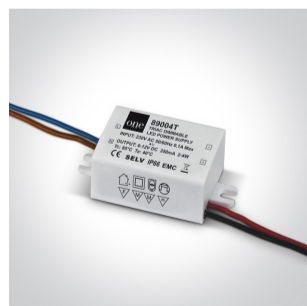

04 Recessed Spots Adjustable LED>The Dark Light Range

11103E/W/W

3W LED Dark Light Recessed adjustable spot, IP20.

Requires 350mA driver.

Complies with standard EN60598-1 and any other specific standards.

Downloads

Dimensions

Gallery

Must be ordered separately

89004

89004T

Physical Specification

Item Group	04 Recessed Spots Adjustable LED
Family	The Dark Light Range
Order Code	11103E/W/W
Colour	White
Material	Aluminium
Shape	Circular
Height	40mm
Diameter	48mm
Cutout Hole Diameter	40mm
Recessed Ceiling	Yes
Depth Required	60mm
Indoor	Yes
Adjustable	1 Direction

Electrical Characteristics

Fitting

Input Type	Constant Current
Input Current	350mA
Safety Class	
Power(Watts)	3W
IP Rating	IP20
Light Source	LED built in
LED Number	1
Cable Length	40cm
F Mark	

Illumination Data

Colour Temperature	3000K
--------------------	-------

Lumen Output	250lm
Light Efficiency	83,33lm/W
CRI	90
Beam Angle	24°
Illumination Diagram	
Dark Light	Yes

Packing Info

Box Length	6,5cm
Box Width	6,5cm
Box Height	6,5cm
Box Weight	0,082Kg
Pcs/Carton	100
Barcode	5291889052838
HS Code	9405409900