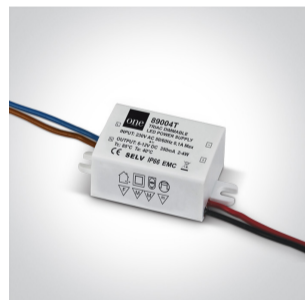

04 Recessed Spots Adjustable LED>The 3W Mini Lighter

11103K/W/W

3W LED Dark Light Recessed adjustable spot, IP20.

Requires 350mA driver.

Complies with standard EN60598-1 and any other specific standards.

Downloads

Dimensions

Must be ordered separately

89004

89004T

Physical Specification

Item Group	04 Recessed Spots Adjustable LED
Family	The 3W Mini Lighter
Order Code	11103K/W/W
Colour	White
Material	Aluminium
Shape	Circular

Height	52mm
Diameter	52mm
Cutout Hole Diameter	42mm
Recessed Ceiling	Yes
Depth Required	60mm
Indoor	Yes
Adjustable	1 Direction

Electrical Characteristics

Fitting

Input Type	Constant Current
Input Current	350mA
Voltage	8,4V
Safety Class	
Power(Watts)	3W
IP Rating	IP20
Light Source	LED built in
LED Type	COB
LED Brand	Bridgelux
LED Number	1
Cable Length	40cm
F Mark	

Illumination Data

Colour Temperature	3000K
Lumen Output	240lm
Light Efficiency	80lm/W
CRI	90
Beam Angle	30°

Illumination Diagram

Dark Light

Yes

Packing Info

Box Length

5,5cm