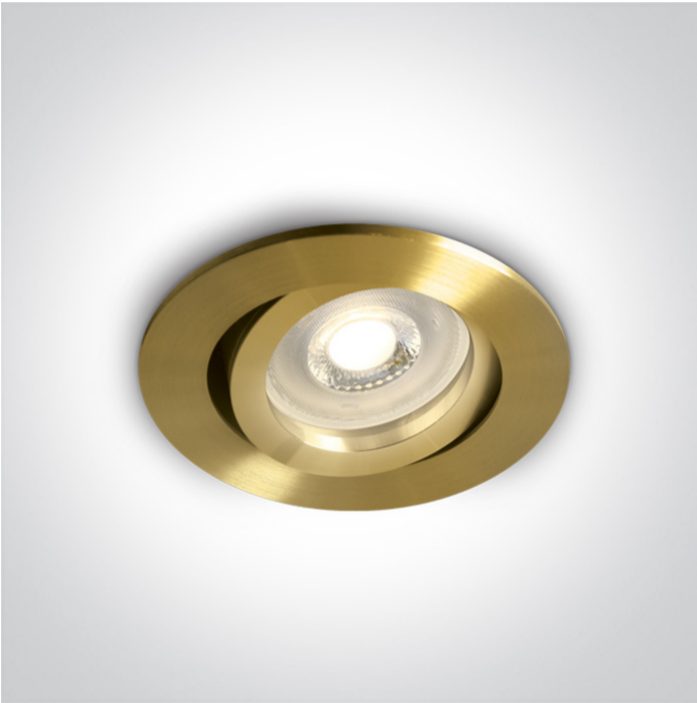

03 Recessed Spots Adjustable > The Round Clip in Range Aluminium

11105A1/BBS

Recessed adjustable MR16 spot with GU10 lampholder.

Complies with standard EN60598-1 and any other specific standards.

Downloads

Dimensions

Physical Specification

Item Group	03 Recessed Spots Adjustable
Family	The Round Clip in Range Aluminium
Order Code	11105A1/BBS
Colour	Brushed Brass
Material	Aluminium
Shape	Circular
Height	28mm
Diameter	84mm
Cutout Hole Diameter	72mm
Recessed Ceiling	Yes
Depth Required	120mm
Indoor	Yes