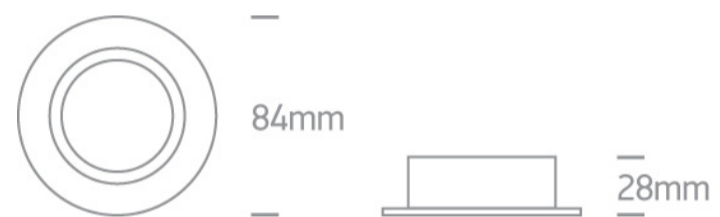

03 Recessed Spots Adjustable > The Round Clip in Range Aluminium

11105A1/BBS

Recessed adjustable MR16 spot with GU10 lampholder.

Complies with standard EN60598-1 and any other specific standards.

Downloads

Dimensions

Physical Specification

Item Group	03 Recessed Spots Adjustable
Family	The Round Clip in Range Aluminium
Order Code	11105A1/BBS
Colour	Brushed Brass
Material	Aluminium
Shape	Circular
Height	28mm
Diameter	84mm
Cutout Hole Diameter	72mm
Recessed Ceiling	Yes
Depth Required	120mm
Indoor	Yes