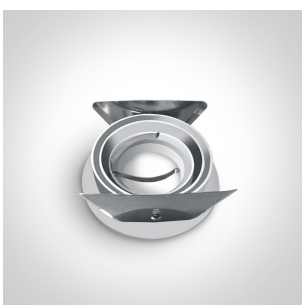

03 Recessed Spots Adjustable > The Dual Ring Range Aluminium

11105ABGL/W

Recessed adjustable MR16 spot with Leaf Springs and GU10 lamp holder.

Complies with standard EN60598-1 and any other specific standards.

Downloads

Dimensions

Gallery

Physical Specification

Item Group	03 Recessed Spots Adjustable
Family	The Dual Ring Range Aluminium
Order Code	11105ABGL/W
Colour	White
Material	Aluminium
Shape	Circular
Height	34mm

Diameter	92mm
Cutout Hole Diameter	80mm
Recessed Ceiling	Yes
Depth Required	100mm
Indoor	Yes
Adjustable	2 Directions

Electrical Characteristics

Gear	No
Fitting + Driver	
Input Voltage	100-240V
50 Hz	Yes
60 Hz	Yes
Safety Class	
Power(Watts)	10W
IP Rating	IP20
Light Source	Replaceable lamp
Lamp Holder	GU10
Number of Lamps	1
Dimmable	N/A
Cable Length	15cm
F Mark	