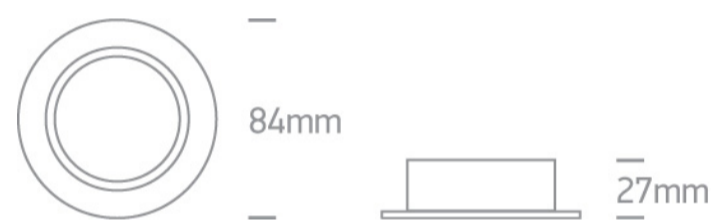

03 Recessed Spots Adjustable > The Round Clip in Range Aluminium

11105B1/AL

Round Clip in System Range Recessed adjustable MR16 spot with GU10 lampholder.

Complies with standard EN60598-1 and any other specific standards.

Downloads

Dimensions

Physical Specification

Item Group	03 Recessed Spots Adjustable
Family	The Round Clip in Range Aluminium
Order Code	11105B1/AL
Colour	Aluminium
Material	Aluminium
Shape	Circular
Height	27mm
Diameter	84mm
Cutout Hole Diameter	72mm
Recessed Ceiling	Yes
Depth Required	120mm
Indoor	Yes