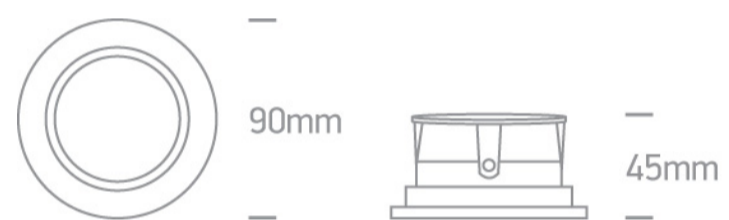

03 Recessed Spots Adjustable > The Round Clip in Range Aluminium

11105D7/W

Round Clip in System Range Recessed adjustable MR16 spot with GU10 lampholder.

Complies with standard EN60598-1 and any other specific standards.

Downloads

Dimensions

Gallery

Physical Specification

Item Group	03 Recessed Spots Adjustable
Family	The Round Clip in Range Aluminium
Order Code	11105D7/W
Colour	White
Material	Aluminium
Shape	Circular
Height	45mm

Diameter	90mm
Cutout Hole Diameter	82mm
Recessed Ceiling	Yes
Depth Required	130mm
Indoor	Yes
Adjustable	2 Directions

Electrical Characteristics

Gear	No
Fitting + Driver	
Input Voltage	100-240V
50 Hz	Yes
60 Hz	Yes
Safety Class	
Power(Watts)	10W
IP Rating	IP20
Light Source	Replaceable lamp
Lamp Holder	GU10
Number of Lamps	1
Dimmable	N/A
Cable Length	15cm
F Mark	

Illumination Data

Illumination Diagram	
----------------------	---

Packing Info

Box Length	9,5cm
Box Width	9,5cm

Box Height	7cm
Box Weight	0,212kg
Pcs/Carton	50
Barcode	5291889048480
HS Code	9405409900

Certification & Warranty