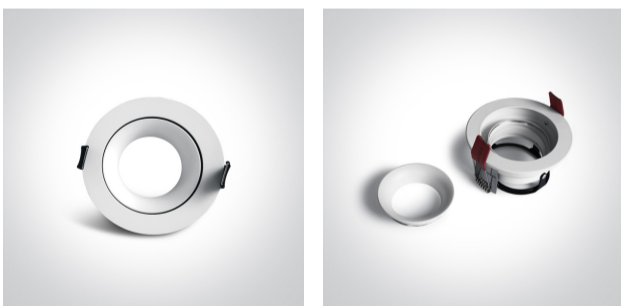

03 Recessed Spots Adjustable > The Round Clip in Range Aluminium

11105D7/W

Round Clip in System Range Recessed adjustable MR16 spot with GU10 lampholder.

Complies with standard EN60598-1 and any other specific standards.

Downloads

Dimensions

Gallery

Physical Specification

Item Group	03 Recessed Spots Adjustable
Family	The Round Clip in Range Aluminium
Order Code	11105D7/W
Colour	White
Material	Aluminium
Shape	Circular
Height	45mm

Diameter	90mm
Cutout Hole Diameter	82mm
Recessed Ceiling	Yes
Depth Required	130mm
Indoor	Yes
Adjustable	2 Directions

Electrical Characteristics

Gear	No
Fitting + Driver	
Input Voltage	100-240V
50 Hz	Yes
60 Hz	Yes
Safety Class	
Power(Watts)	10W
IP Rating	IP20
Light Source	Replaceable lamp
Lamp Holder	GU10
Number of Lamps	1
Dimmable	N/A
Cable Length	15cm
F Mark	