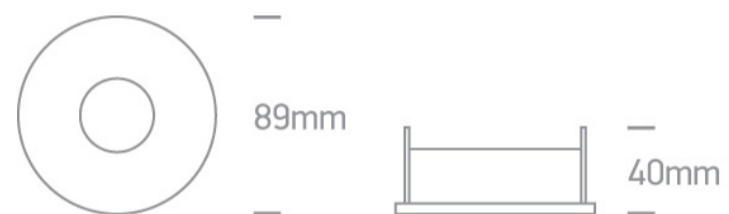

03 Recessed Spots Adjustable > The Hotel Dark Light Range

11105E/W

Dark Light Recessed Round adjustable MR16 spot with GU10 lampholder.

Complies with standard EN60598-1 and any other specific standards.

Downloads

Dimensions

Gallery

Physical Specification

Item Group

03 Recessed Spots Adjustable

Family

The Hotel Dark Light Range

Order Code

11105E/W

Colour

White

Material

Die Cast

Shape

Circular

Height

40mm

Diameter	89mm
Cutout Hole Diameter	75mm
Recessed Ceiling	Yes
Depth Required	120mm
Indoor	Yes
Adjustable	1 Direction

Electrical Characteristics

Gear	No
Fitting + Driver	
Input Voltage	100-240V
50 Hz	Yes
60 Hz	Yes
Safety Class	
Power(Watts)	10W
IP Rating	IP20
Light Source	Replaceable lamp
Lamp Holder	GU10
Number of Lamps	1
Dimmable	N/A
Cable Length	15cm
F Mark	