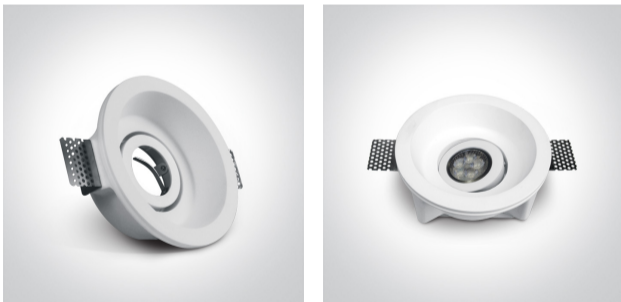

Gallery

Physical Specification

Item Group	03 Recessed Spots Adjustable
Family	The Gypsum Trimless GU10 Range
Order Code	11105GT4
Colour	White
Material	Gypsum
Shape	Circular
Height	60mm