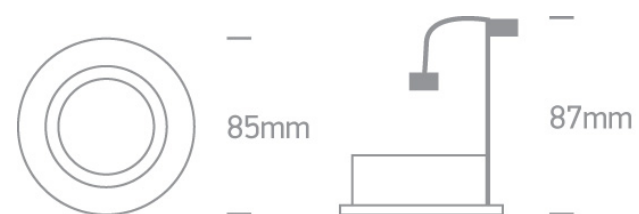

## 11105GU/C

Recessed adjustable MR16 spot with GU10 lamp holder.

Complies with standard EN60598-1 and any other specific standards.

Downloads

Dimensions

Physical Specification

Item Group	03 Recessed Spots Adjustable
Family	The Classic Adjustable GU10
Order Code	11105GU/C
Colour	Chrome
Material	Die Cast
Shape	Circular
Height	87mm
Diameter	85mm
Cutout Hole Diameter	75mm
Recessed Ceiling	Yes
Depth Required	95mm
Indoor	Yes

Adjustable

1 Direction