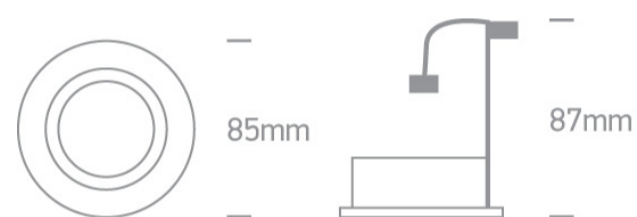

## 11105GU/MC

Recessed adjustable MR16 spot with GU10 lamp holder.

Complies with standard EN60598-1 and any other specific standards.

### Dimensions

### Physical Specification

Item Group	03 Recessed Spots Adjustable
Family	The Classic Adjustable GU10
Order Code	11105GU/MC
Colour	Brushed Chrome
Material	Die Cast
Shape	Circular
Height	87mm
Diameter	85mm
Cutout Hole Diameter	75mm
Recessed Ceiling	Yes
Depth Required	95mm
Indoor	Yes