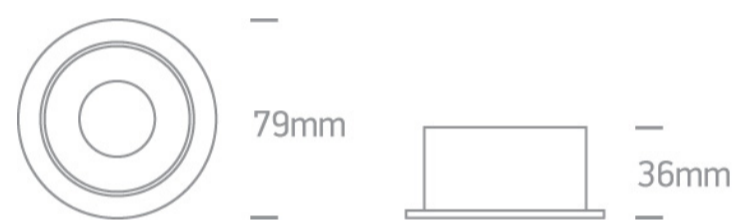

03 Recessed Spots Adjustable > The Chill Out Range

11105M/W/BS

White Body Brass Reflector Adjustable Dark Light Recessed MR16 spot with GU10 lampholder.

Complies with standard EN60598-1 and any other specific standards.

Downloads

Dimensions

Gallery

Physical Specification

Item Group	03 Recessed Spots Adjustable
Family	The Chill Out Range
Order Code	11105M/W/BS
Colour	White-Brass
Material	Aluminium
Shape	Circular
Height	36mm

Diameter	79mm
Cutout Hole Diameter	72mm
Recessed Ceiling	Yes
Depth Required	120mm
Indoor	Yes
Adjustable	1 Direction

Electrical Characteristics

Gear	No
Fitting + Driver	
Input Voltage	100-240V
50 Hz	Yes
60 Hz	Yes
Safety Class	
Power(Watts)	10W
IP Rating	IP20
Light Source	Replaceable lamp
Lamp Holder	GU10
Dimmable	N/A
Cable Length	15cm
F Mark	