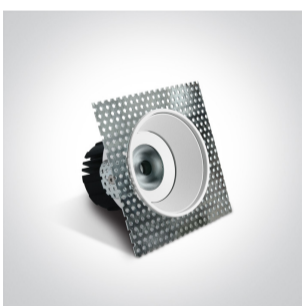

04 Recessed Spots Adjustable LED>The Trimless COB Spot

11107BT/W/W

6,5W COB LED recessed trimless adjustable spot, suitable for indoor/outdoor applications, IP54.

Requires 700mA constant current LED driver.

Complies with standard EN60598-1 and any other specific standards.

Downloads

Dimensions

Gallery

Must be ordered separately

89008A

89008AT

Physical Specification

Item Group	04 Recessed Spots Adjustable LED
Family	The Trimless COB Spot
Order Code	11107BT/W/W
Colour	White
Material	Die Cast
Shape	Rectangular
Length	120mm
Width	120mm
Height	80mm
Cutout Hole Diameter	96mm
Recessed trimless ceiling	Yes
Depth Required	105mm
Indoor	Yes
Outdoor	Yes
Adjustable	2 Directions