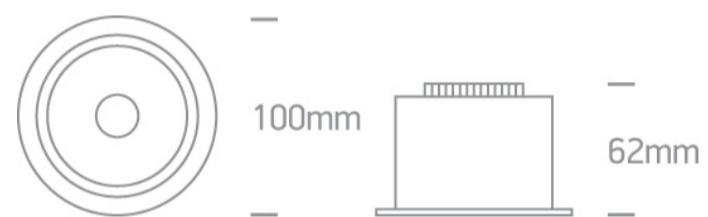

04 Recessed Spots Adjustable LED>The IP54 COB Outdoor/Bathroom Range Die cast

11107D/W/W

7W LED Dark Light Recessed adjustable spot, ideal for bathroom and outdoor installation, IP54.

Requires 700mA driver.

Complies with standard EN60598-1 and any other specific standards.

Downloads

Dimensions

Gallery

Must be ordered separately

89015A

Related items

89015AT

Physical Specification

Item Group	04 Recessed Spots Adjustable LED
Family	The IP54 COB Outdoor/Bathroom Range Die cast
Order Code	11107D/W/W
Colour	White
Material	Die Cast
Shape	Circular
Height	62mm
Diameter	100mm
Cutout Hole Diameter	92mm
Recessed Ceiling	Yes
Depth Required	90mm
Indoor	Yes
Outdoor	Yes
Adjustable	2 Directions

Electrical Characteristics

Fitting	
Input Type	Constant Current
Input Current	700mA
Safety Class	III
Power(Watts)	7W
IP Rating	IP54
Light Source	LED built in

LED Type
LED Brand
LED Number
Cable Length
F Mark