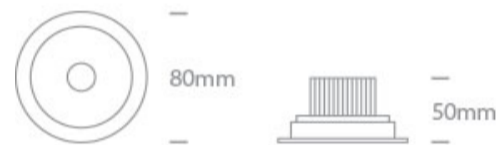

04 Recessed Spots Adjustable LED>The COB Outdoor/Bathroom Range

11107P/W/W

6,5W LED Recessed adjustable spot, ideal for bathroom and outdoor installation, IP54.

Requires 700mA driver.

Complies with standard EN60598-1 and any other specific standards.

Downloads

Dimensions

Gallery

Must be ordered separately

89008A

89008AT

Physical Specification

Item Group	04 Recessed Spots Adjustable LED
Family	The COB Outdoor/Bathroom Range
Order Code	11107P/W/W
Colour	White
Material	Die Cast
Shape	Circular
Height	50mm
Diameter	80mm
Cutout Hole Diameter	70mm
Recessed Ceiling	Yes
Depth Required	80mm
Indoor	Yes
Outdoor	Yes
Adjustable	1 Direction

Electrical Characteristics

Fitting

Input Type	Constant Current
Input Current	700mA
Safety Class	
Power(Watts)	6,5W
IP Rating	IP54
Light Source	LED built in
LED Type	COB
LED Brand	Cree
LED Number	1
Cable Length	40cm
F Mark	

Illumination Data

Colour Temperature 3000K

Lumen Output 600lm

Light Efficiency 92lm/W

CRI 90

Beam Angle 36°

Illumination Diagram 

Packing Info