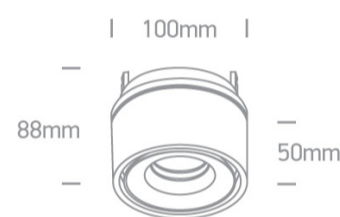

04 Recessed Spots Adjustable LED>Swivel Range Die cast

11109LA/W/W

9W Swivel Range COB LED recessed spot, IP20.

Supplied with non-dimmable LED driver.

Complies with standard EN60598-1 and any other specific standards.

Downloads

Dimensions

Gallery

Physical Specification

| | |
|------------|----------------------------------|
| Item Group | 04 Recessed Spots Adjustable LED |
| Family | Swivel Range Die cast |
| Order Code | 11109LA/W/W |
| Colour | White |
| Material | Die Cast |
| Shape | Circular |
| Height | 88mm |

| | |
|----------------------|--------------|
| Diameter | 100mm |
| Cutout Hole Diameter | 90mm |
| Recessed Ceiling | Yes |
| Depth Required | 60mm |
| Indoor | Yes |
| Adjustable | 2 Directions |

Electrical Characteristics