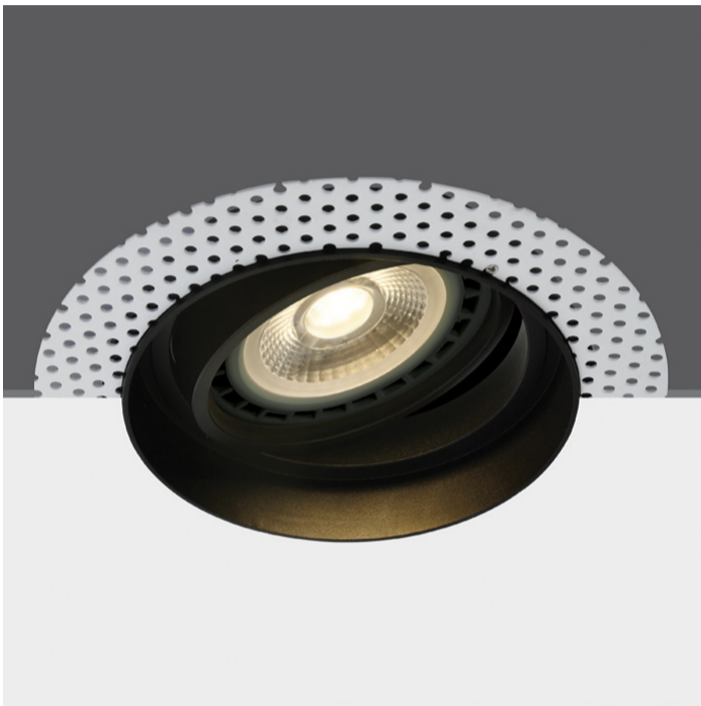

05 Downlights>The R111 Trimless Shop Range Die cast

11110ATR/B

Recessed adjustable R111 trimless shop range with GU10 lampholder.

Complies with standard EN60598-1 and any other specific standards.

Downloads

Dimensions

Gallery

Physical Specification

Item Group	05 Downlights
Family	The R111 Trimless Shop Range Die cast
Order Code	11110ATR/B
Colour	Black
Material	Die Cast
Shape	Circular
Height	47mm

Diameter	210mm
Cutout Hole Diameter	170mm
Recessed Ceiling	Yes
Depth Required	150mm
Indoor	Yes
Adjustable	2 Directions

Electrical Characteristics

Gear	No
Fitting + Driver	
Input Voltage	100-240V
50 Hz	Yes
60 Hz	Yes
Safety Class	
Power(Watts)	75W
IP Rating	IP20
Light Source	Replaceable lamp
Lamp Holder	GU10
Number of Lamps	1
Dimmable	N/A
Cable Length	20cm
F Mark	