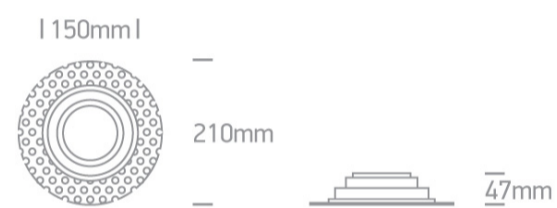

05 Downlights>The R111 Trimless Shop Range Die cast

11110ATR/B

Recessed adjustable R111 trimless shop range with GU10 lampholder.

Complies with standard EN60598-1 and any other specific standards.

Downloads

Dimensions

Gallery

Physical Specification

Item Group	05 Downlights
Family	The R111 Trimless Shop Range Die cast
Order Code	11110ATR/B
Colour	Black
Material	Die Cast
Shape	Circular
Height	47mm

Diameter	210mm
Cutout Hole Diameter	170mm
Recessed Ceiling	Yes
Depth Required	150mm
Indoor	Yes
Adjustable	2 Directions

Electrical Characteristics

Gear	No
Fitting + Driver	
Input Voltage	100-240V
50 Hz	Yes
60 Hz	Yes
Safety Class	
Power(Watts)	75W
IP Rating	IP20
Light Source	Replaceable lamp
Lamp Holder	GU10
Number of Lamps	1
Dimmable	N/A
Cable Length	20cm
F Mark	

Illumination Data

Illumination Diagram	
----------------------	---------------------------------------------------------------------------------------

Packing Info

Box Length	21,5cm
Box Width	21,5cm

Box Height	7cm
Box Weight	0,66Kg
Pcs/Carton	10
Carton Length	45cm
Carton Width	23cm
Carton Height	38cm
Carton Weight	6,7Kg
Barcode	5291889057208
HS Code	9405409900