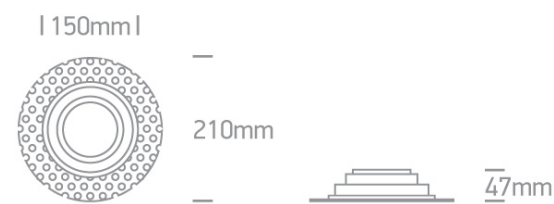

05 Downlights>The R111 Trimless Shop Range Die cast

11110ATR/W

Recessed adjustable R111 trimless shop range with GU10 lampholder.

Complies with standard EN60598-1 and any other specific standards.

Downloads

Dimensions

Gallery

Physical Specification

Item Group	05 Downlights
Family	The R111 Trimless Shop Range Die cast
Order Code	11110ATR/W
Colour	White
Material	Die Cast
Shape	Circular
Height	47mm

Diameter	210mm
Cutout Hole Diameter	170mm
Recessed Ceiling	Yes
Depth Required	150mm
Indoor	Yes
Adjustable	2 Directions

Electrical Characteristics

Gear	No
Fitting + Driver	
Input Voltage	100-240V
50 Hz	Yes
60 Hz	Yes
Safety Class	
Power(Watts)	75W
IP Rating	IP20
Light Source	Replaceable lamp
Lamp Holder	GU10
Number of Lamps	1
Dimmable	N/A
Cable Length	20cm
F Mark	

Illumination Data

Illumination Diagram	
----------------------	---

Packing Info

Box Length	21,5cm
Box Width	21,5cm

Box Height	7cm
Box Weight	0,66Kg
Pcs/Carton	10
Carton Length	45cm
Carton Width	23cm
Carton Height	38cm
Carton Weight	6,8Kg
Barcode	5291889057192
HS Code	9405409900