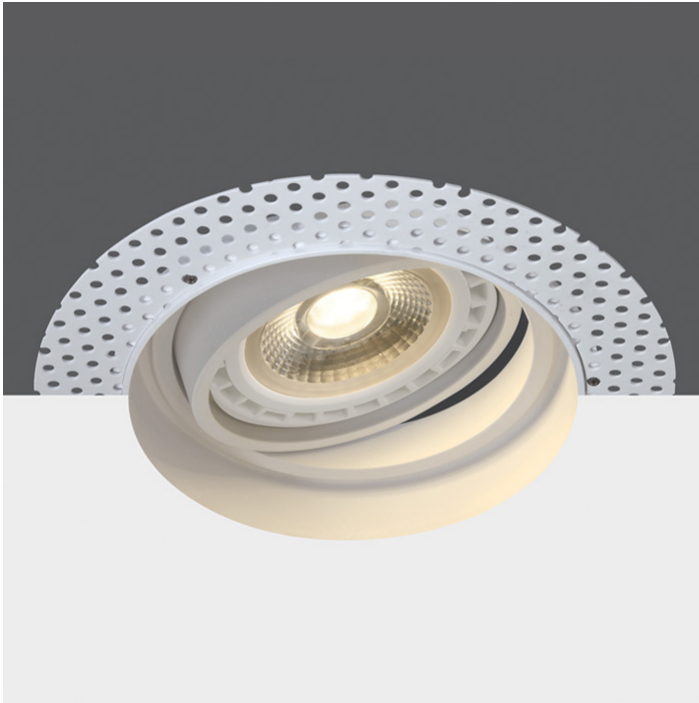

05 Downlights>The R111 Trimless Shop Range Die cast

11110ATR/W

Recessed adjustable R111 trimless shop range with GU10 lampholder.

Complies with standard EN60598-1 and any other specific standards.

Downloads

Dimensions

Gallery

Physical Specification

Item Group	05 Downlights
Family	The R111 Trimless Shop Range Die cast
Order Code	11110ATR/W
Colour	White
Material	Die Cast
Shape	Circular
Height	47mm

Diameter	210mm
Cutout Hole Diameter	170mm
Recessed Ceiling	Yes
Depth Required	150mm
Indoor	Yes
Adjustable	2 Directions