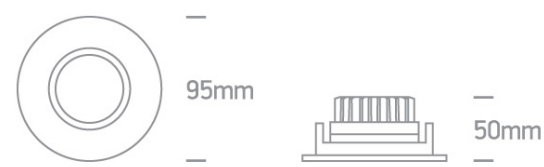

07 Downlights Adjustable LED>Dark Mirror Reflector Range

11110E/W/W

10W COB LED adjustable recessed Spot with dark chrome reflector.

Supplied with non-dimmable LED driver.

Complies with standard EN60598-1 and any other specific standards.

Downloads

Dimensions

Physical Specification

Item Group	07 Downlights Adjustable LED
Family	Dark Mirror Reflector Range
Order Code	11110E/W/W
Colour	White
Material	Die Cast
Shape	Circular
Height	50mm
Diameter	95mm
Cutout Hole Diameter	85mm
Recessed Ceiling	Yes
Depth Required	80mm
Indoor	Yes